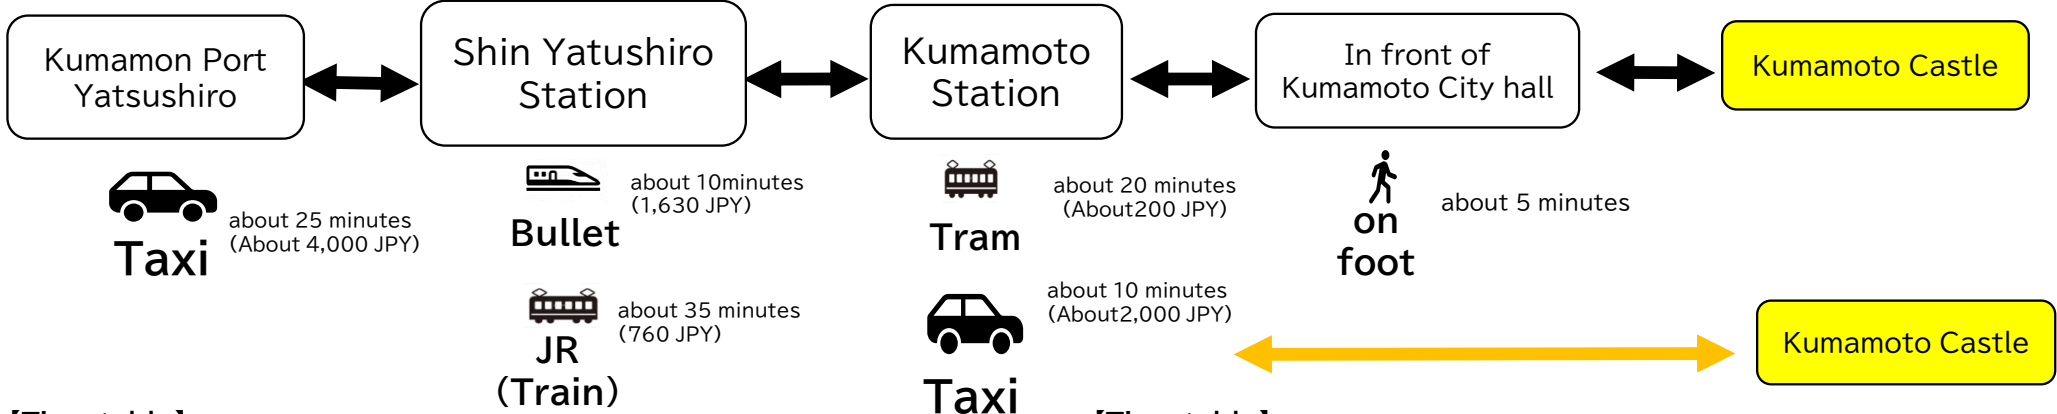

# How to get to Kumamoto Castle

**[Time table]**

■Bullet train

Shin Yatsushiro Station	Kumamoto Station
8:27	8:38
8:58	9:09
9:28	9:39
10:27	10:38
11:30	11:41
12:06	12:16
13:06	13:16
14:31	14:41
15:31	15:41

Kumamoto Station	Shin Yatsushiro Station
12:40	12:51
14:15	14:26
14:40	14:51
16:15	16:26
17:15	17:26

**[Time table]**

■JR

Shin Yatsushiro Station	Kumamoto Station
7:31	8:05
8:06	8:42
8:29	9:05
8:50	9:25
9:13	9:48
9:35	10:09
10:02	10:38
10:28	11:04
11:00	11:34
11:35	12:10
12:09	12:44
12:39	13:15
13:07	13:43
13:32	14:07
14:03	14:37
14:46	15:22
15:15	15:50
15:41	16:16